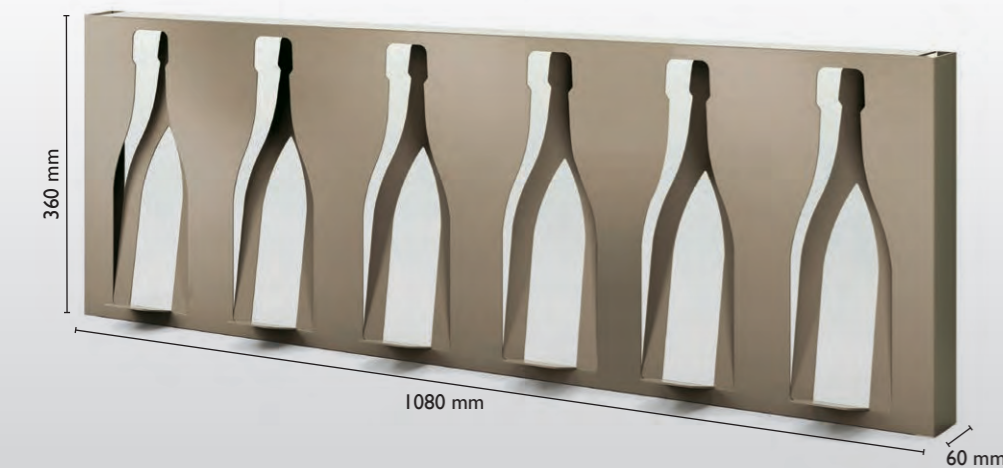

Pannello orizzontale da 4 vini rossi. Lamiera di ferro sp.1,5mm.Verniciatura a polvere.
Horizontal panel of 4 red wines. Iron thickness 1.5 mm. Powder coating.