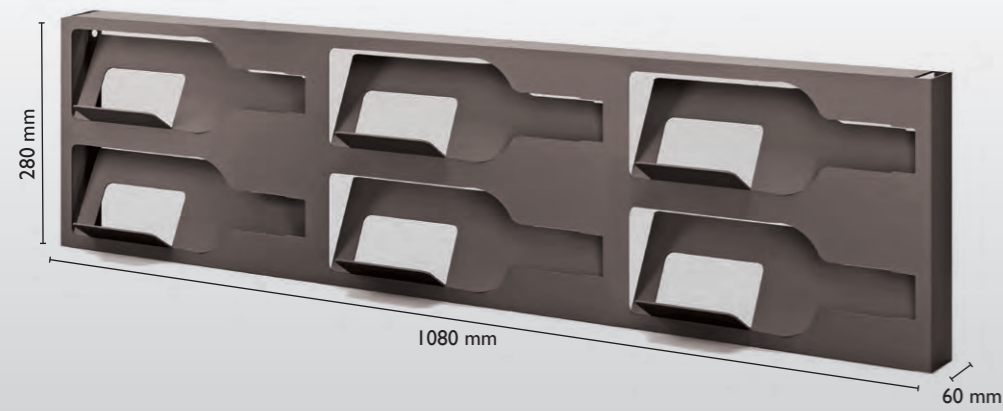

Tabletop bottle display in iron sheet customizable with identifying writing or logo. Single, trio or magnum version.

SERVETTO MULTIUSO

Misure: 450x450x780 mm.
Lamiera di ferro sp.1,5 mm.

MULTIPURPOSE TROLLEY

Dimensions: 450x450x780 mm.
1.5mm thick iron sheet.

Pannello orizzontale da 6 vini rossi. Lamiera di ferro sp.1,5mm,Verniciatura a polvere.
Horizontal panel of 6 red wines. Iron thickness 1.5 mm. Powder coating.

Pannello orizzontale da 6 vini bianchi. Lamiera di ferro sp.1,5mm.Verniciatura a polvere.
Horizontal panel of 6 white wines. Iron thickness 1.5 mm. Powder coating.

Pannello verticale da 6 bianchi rossi. Lamiera di ferro sp.1,5mm.Verniciatura a polvere.
Vertical panel of 6 white wines. Iron thickness 1.5 mm. Powder coating.